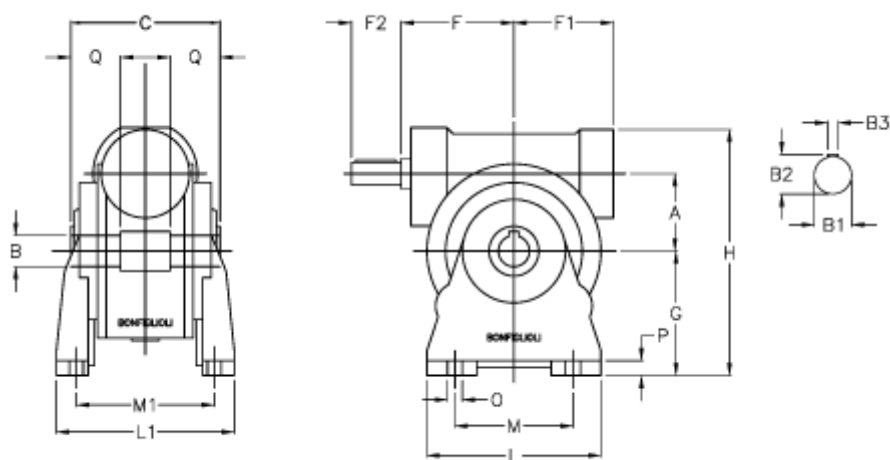

Article number: 3901130046100

Description: Worm gear with solid input shaft  
VF 130N-46-HS

## Measures

a	= 130.0	F1	= 154	P	= 18
B	= 45	g	= 195	Q	= 52.5
B1 E7	= 30	H	= 390		
B2	= 33.0	L	= 310		
B3 H9	= 8	L1	= 245		
C	= 165	m	= 220		
Description	= VF 130A-xx-HS	M1	= 191.0		
F	= 160.0	O	= 16.0		